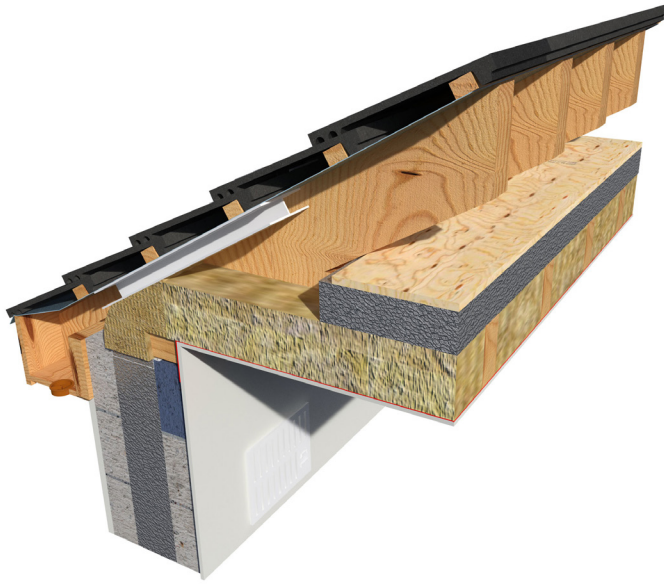

KORE LOFT

Insulated Attic Flooring System

Part L Compliance is Easy

95mm KORE Loft EPS70 Silver plus
100mm Mineral Wool = 0.16W/m²K

Thermal Conductivity

EPS70 Silver = 0.031W/mK

Where to Install

- Over the joists in the attic to provide an insulated flooring system for safe access and storage in the attic

Application

- KORE Loft is designed for installation in the attic space

Why Install KORE Loft

- KORE Loft insulates with air, not gas
- Compliance with building regulations is simple
- Provides a safe means of access to the services in the attic space
- Provides a safe means of storage in the attic space
- Timber sheets are tongue and grooved for easy installation
- KORE Loft has excellent compressive strength
- Thermal performance will not diminish over time
- Product is durable, easy to work with and install
- KORE Loft is maintenance free